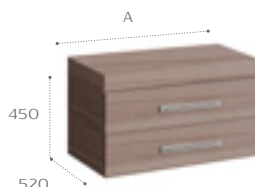

Furniture units

2 drawer units

A | 900 | 600

8566B9... Base unit 900 x 520mm
8576B9... Countertop 900 x 520mm
8566B6... Base unit 600 x 520mm
8576B6... Countertop 600 x 520mm

Required:
WHB100001 Space saving waste
S28LI5000 EU-UK adaptor for space-saving waste