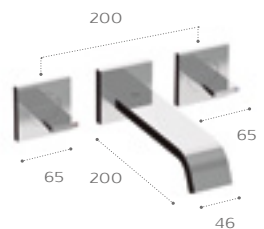

5A4732CON Excludes waste

Built-in mixer