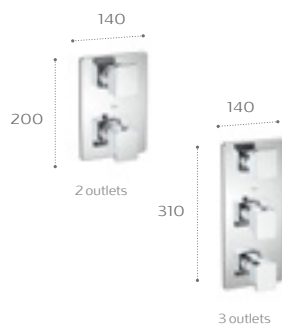

Built-in thermostatic mixer

5A0101C00 2 outlets
5A2101C00 3 outlets