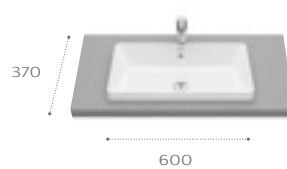

The Gap In countertop compatible basins

The Gap Square

3270Y8000 600x370 OTH