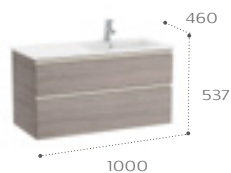

851482... RH basin & base unit pack 1000 x 460mm
Sold individually:
857403... Base unit - 1000 x 460mm
3279A2000 RH basin - 1000 x 460mm TTH
Required:
WHB100001 UK Space saving waste

1000mm LH basin and base unit with two soft-close drawers