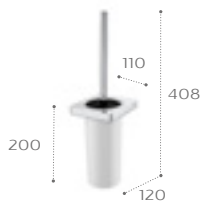

817036001 - Chrome

817033001 - Chrome

Wall-mounted toilet brush and holder