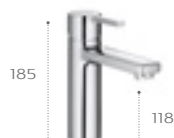

One million cycles

EverShine®

Cold Start®

Naia / Chrome

Brassware collection

Basin mixers

5A3296COR Smooth body* - Chrome
5A3096COR Pop-up waste

Medium height basin mixer