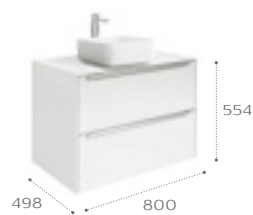

800mm base unit

857001... 800mm base unit
857011...* 800mm countertop
816815339 Optional legs (pair)
S28LI5000 Required: EU to UK adaptor