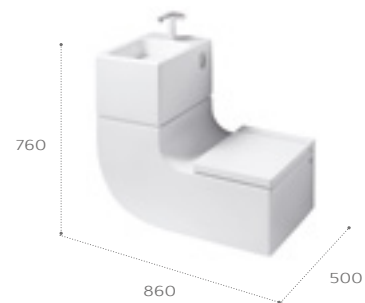

WC and Washbasin

893020001 Basin and WC