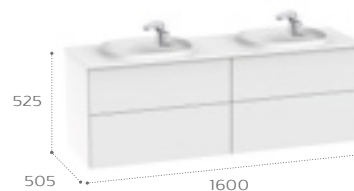

SURFEX® Unik with 4 drawers

Base unit with 4 drawers and SURFEX® basin.

851395... 1600 x 500mm