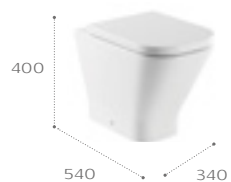

Rimless back-to-wall WC

Ø 6/3 L Ø 4.5/3 L

- 347737000 WC pan
- 801472004 Soft-close seat
- 801472003 Slim soft-close seat
- 801470004 Standard seat