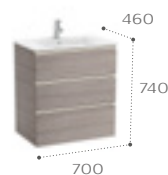

851487... LH basin & base unit pack
800 x 460mm

Sold individually:

857407... Base unit - 800 x 460mm
3279A6000 LH basin - 800 x 460mm 1TH

Required:

WHB100001 UK Space saving waste

700mm basin and base unit with three soft-close drawers