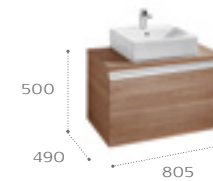

856916... Base unit 805 x 490mm
856919... Countertop 805 x 490mm
32711G000 Diverta on-countertop basin
600 x 440mm 1TH
S28LIS000 Required Adaptor*
Optional:
856925331 Legs (pair) 300mm

Column unit with two reversible doors