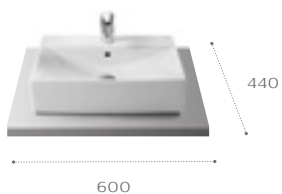

Textured Ash
321

Drawer interior

Textured
linen

Heima / Compatible on countertop basins

Heima compatible basins

Diverta

32711G000 600x440mm 1TH

Sofia