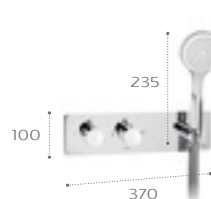

5A2805COO 3 way mixer with handset and integrated fixed bracket

Built-in thermostatic mixer