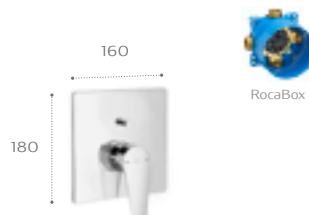

Built-in mixer

5A0B90C00 2 outlets
525869403 RocaBox shower valve housing unit (Required)