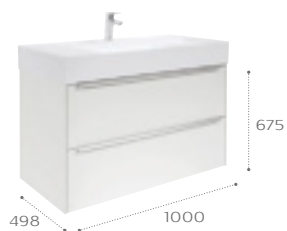

Basin and furniture units / Base units with 2 drawers for wall-hung basins

1000mm base unit