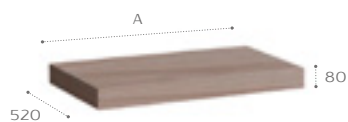

Countertops

Countertops

A | 1200 | 900 | 600

- 8576B2... Countertop 1200 x 520mm
- 8576B9... Countertop 900 x 520mm
- 8576B6... Countertop 600 x 520mm

Please note:
The Arianne countertops are not predrilled with basin or waste holes and can also be used as shelves.