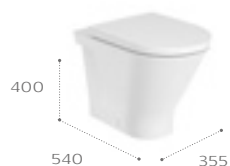

Rimless back-to-wall WC

3470N7000 WC pan
801D12001 Soft-close seat
801D10001 Standard seat