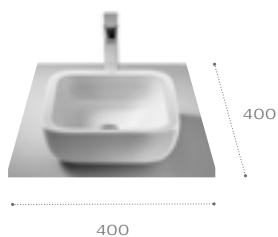

327882000 520x440mm basin 0TH

Hall

327882C0 520x440mm basin 1TH

Khroma

327653000 550x405mm basin 1TH

Khroma

327654000 400x400mm basin 0TH

Urbi1