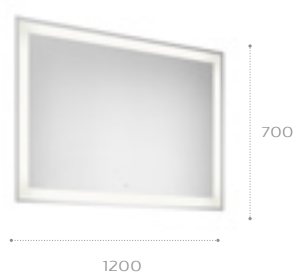

Gloss White
806

Textured Grey
156

Textured Oak
156

Mirrors

Iridia mirrors with LED lights, demister and touch sensor

1400 x 700mm rectangular mirror

812347000 1400 x 700mm

1200 x 700mm rectangular mirror