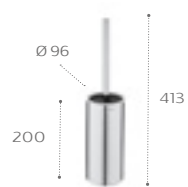

817034001 - Chrome

Floorstanding toilet brush and holder