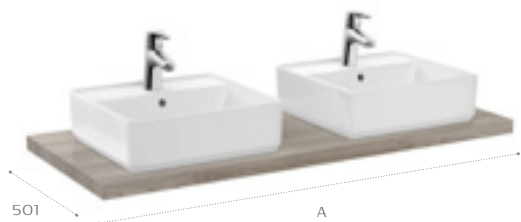

Savana

Savana countertops offer a stylish alternative to a full vanity unit, the countertop is made from high quality materials to ensure maximum durability, enabling it to be seamlessly integrated into any bathroom scheme. Savana countertops provide the perfect base for a Roca countertop basin, whether chosen for the family bathroom, master en-suite or downstairs cloakroom.

Countertops