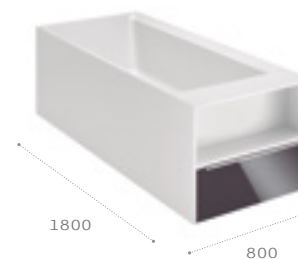

B1207D032000000 Bath with Dark mirrored drawer 2000 x 790mm OTH