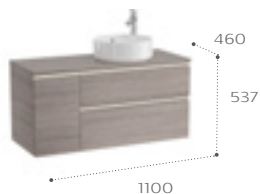

851506... Double base unit and countertop pack 1200 x 460mm

Sold individually:

857397... Base unit - 600 x 460mm (2 required)

857424... Countertop - 1200 x 460mm

Required:

WHB100001 UK Space saving waste

1100mm right hand base unit and countertop with two soft-close drawers and one soft close door