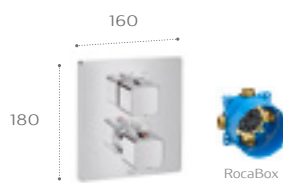

5A2C1AC00 1 outlet
525869403 RocaBox shower valve housing unit (Required)

Built-in thermostatic shower mixer

5A0C1AC00 2 outlets
525869403 RocaBox shower valve housing unit (Required)