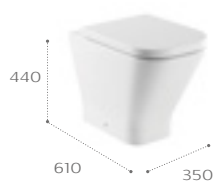

Comfort height back-to-wall WC

Ø 4.5/3 L

- 34747C00U WC pan
- 801472004 Soft-close seat
- 801472003 Slim soft-close seat
- 801470004 Standard seat