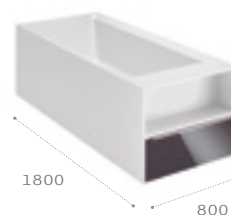

B1207D03Z0000000 Bath with Dark mirrored drawer
2000 x 790mm OTH

Complementary brassware