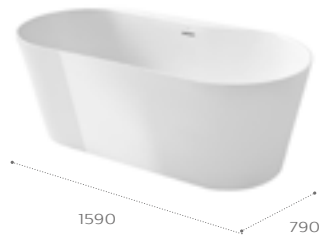

248499000 1500 x 700mm OTH

Maui Square one- piece freestanding bath

248502000 1550 x 700mm OTH

Raina one- piece freestanding bath

248466000 1590 x 790mm OTH

Kauai one- piece freestanding bath

248617000 1600 x 700mm OTH