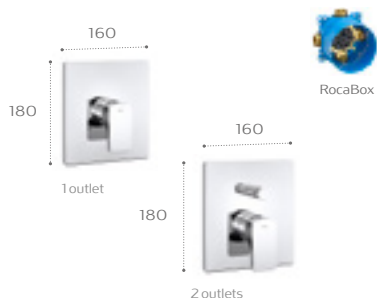

Built-in mixer

5A2B01C00 1 outlet
5A0B01C00 2 outlets
525869403 RocaBox shower valve housing unit (Required)

Deck-mounted 3-hole bath filler