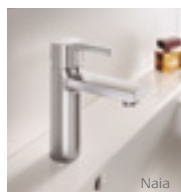

Complementary brassware

Please see page 188 for the full range of complementary brassware

Due to manufacturing processes all dimensions are approximate. Dimensions in mm.

TH - Number of tapholes RH - Right hand taphole LH - Left hand taphole