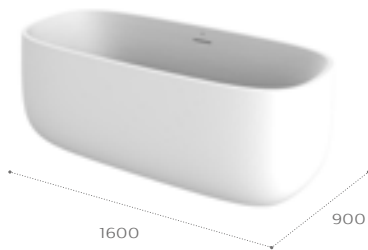

248465000 1600 x 750mm OTH