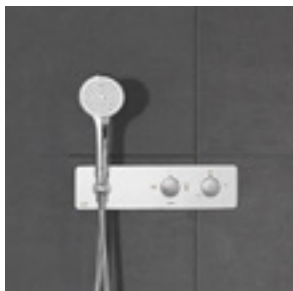

Eco Stop

SafeTouch

Security 38°

Quick Reaction

Puzzle-T - Built in mixer sets