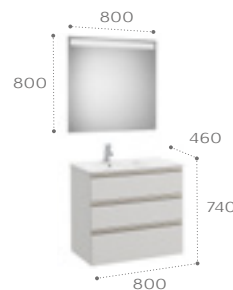

851520... LH basin & base unit pack 800 x 460mm with 800 x 800mm mirror

Sold individually:

857407... Base unit - 800 x 460mm
3279A6000 LH basin 800 x 460mm 1TH
812356000 Eidos 800 x 800mm LED mirror

Required:
WHB100001 UK Space saving waste

600mm basin, base unit with three soft-close drawers and Eidos LED mirror