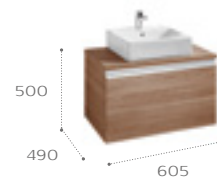

856914... Base unit 605 x 490mm
856918... Countertop 605 x 490mm
32711G000 Diverta on-countertop basin
600 x 440mm 1TH
S28LIS000 Required Adaptor*
Optional:
856925331 Legs (pair) 300mm

Complementary brassware