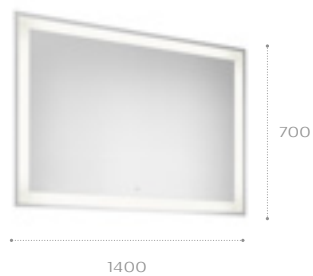

Gloss White
806

Textured Grey
156

Textured Oak
156

Mirrors

Iridia mirrors with LED lights, demister and touch sensor

1400 x 700mm rectangular mirror

812347000 1400 x 700mm

1200 x 700mm rectangular mirror