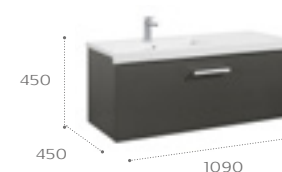

856878... Base unit 1090 x 450mm
Compatible basins:
327542000 1100 x 450mm LH basin TTH
327541000 1100 x 450mm RH basin TTH
S28LIS000 Required Adaptor*
816760001 Optional towel rail

900mm basin and base unit with one drawer