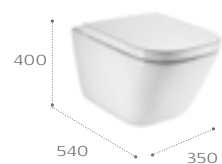

Rimless wall-hung WC

Ø 6/3 L Ø 4.5/3 L

- 34647L000 WC pan
- 801472004 Soft-close seat
- 801472003 Slim soft-close seat
- 801470004 Standard seat