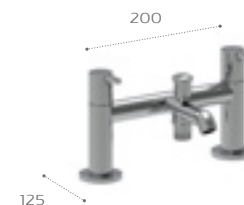

Deck-mounted bath-shower mixer

Spout: 190mm

5A1B8ACOR With handset, hose and bracket