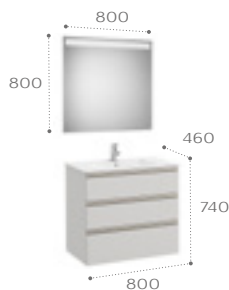

Drawer interior

Textured linen

The Gap / Furniture packs

Furniture packs

800mm basin, base unit with three soft-close drawers and Eidos LED mirror

851519... Basin & base unit pack 800 x 460mm with 800 x 800mm mirror