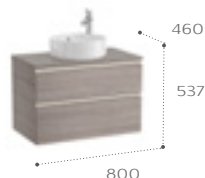

851501... Base unit and countertop pack - 800 x 460mm

Sold individually:

857399... Base unit - 800 x 460mm 2 drawers

857419... Countertop - 800 x 460mm

Required:

WHB100001 UK Space saving waste

600mm base unit with two soft-close drawers