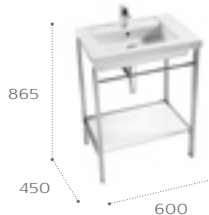

600mm basin and metal structure

- 856746001 Metal structure 600 x 450mm
- 327546000 600 x 450mm basin 1TH