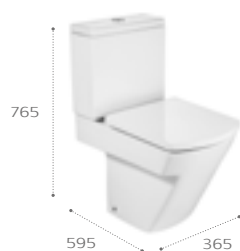

Close-coupled WC

O6/3 L
342627000 Open back pan
34162C000 Close-coupled cistern
801622004 Soft-close seat