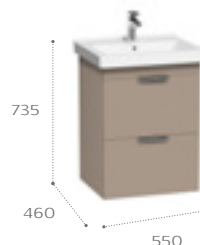

550mm basin and base unit - 2 drawers

327786000 550mm basin ITH
856605... Base unit 498 x 435mm
Required:
WHB100001 Space-saving waste
S28LIS000 EU-UK adaptor
Optional:
816757339 Legs (pair) 145mm