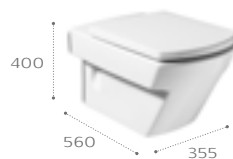

Wall-hung WC

34662E000 Wall-hung pan
80162C004 Standard seat