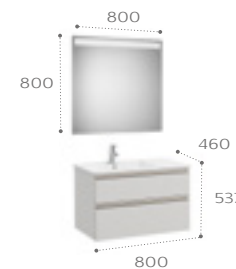

851512... LH basin & base unit pack 800 x 460mm with 800 x 800mm mirror

Sold individually:

857400... Base unit - 800 x 460mm
3279A6000 LH basin 800 x 460mm 1TH
812356000 Eidos 800 x 800mm LED mirror

Required:
WHB100001 UK Space saving waste