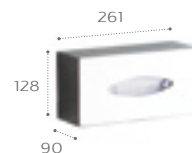

Hotels

Double swivel towel rail

816378001

Towel rack

816379001 Towel rack

Towel rack

816386001 Double towel rail

Towel ring

816724001 210 Ø

Towel ring

815425001 Chrome / Glass

Shelf

816372001

Container

816730001 Wall-mounted container

Container

A	200	150
B	200	200

816731001 Grated corner container/soap holder
200 x 200mm
816401001 150 x 150mm

Corner container/soap holder

815414001

Soap holder

815413001

Tissue box

815492001

Magnifying mirror

816381001

Extendable clothes line

815493001

3 litre waste paper pedal bin

815487001