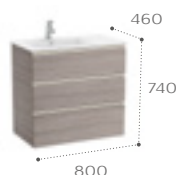

851489... RH basin & base unit pack
800 x 460mm

Sold individually:

857408... Base unit - 800 x 460mm
3279A5000 RH basin - 800 x 460mm 1TH

Required:

WHB100001 UK Space saving waste

800mm LH basin and base unit with three soft-close drawers