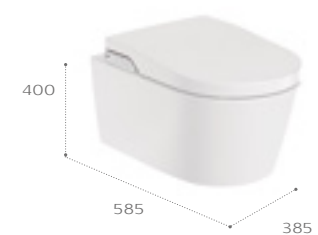

Wall-hung WC

803094000
Smart wall-hung rimless WC pan with integrated cistern, hidden fixations and fixing kit. Soft-close seat included.

Recommended installation frame for wall-hung:
822091001 Basic Frame