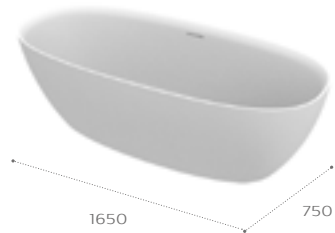

Ariane one- piece freestanding bath

248470000 1650 x 750mm OTH