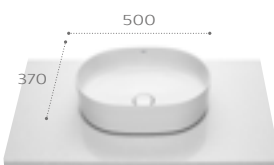

On countertop basins / FINECERAMIC® basin with fixed open waste and ceramic cover ø72mm.

Round

327523..0 ø 370mm OTH

Soft

327502..0 370 x 370mm OTH

Square

327532..0 370 x 370mm OTH

Round