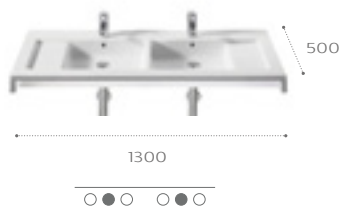

327630000 1300mm double basin

1100mm basin and base unit with one drawer