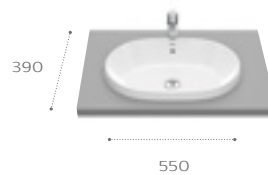

The Gap Round

3270Y5000 550x390 OTH