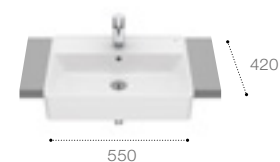

3270YG000	550 x 420mm 1TH

Please note the basin template is printed on the product box.