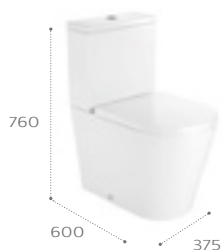

342529..0 Rimless pan
341520..0 Cistern
80152C..B Seat and cover

Square