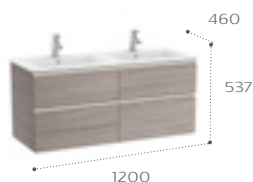

851483... Double basin & base unit pack 1200 x 460mm
Sold individually:
857397... Base unit - 600 x 460mm
857397... Base unit - 600 x 460mm
3279A0000 Double basin - 1200 x 460mm TTH per bowl
Required:
WHB100001 UK Space saving waste

1000mm RH basin and base unit with two soft-close drawers