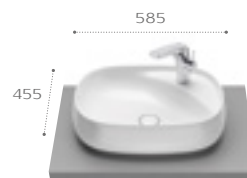

On countertop basin

3270B8..0 585 x 455mm 1TH