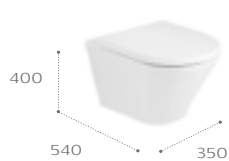

Rimless wall-hung WC pan (Hidden fixations)

Ø 6/3 L Ø 4.5/3 L
3460NLO00 WC pan
801D12001 Soft-close seat
801D10001 Standard seat