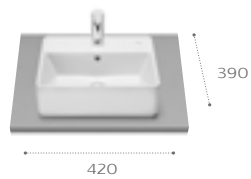

3270MM000 420x390mm 1TH

The Gap Square