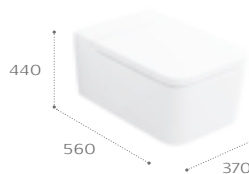

Round

346527..0 Rimless pan
801522..B Seat and cover

Round compact

346528..0 Rimless pan
80152C..B Seat and cover

Square

346537..0 Rimless pan
801532..B Seat and cover

WCs / Back-to-wall

Back-to-wall pan with dual outlet and SUPRALIT® soft-close seat and cover.