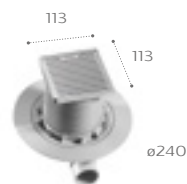

Plate X2

A	950	850	750	650
---	-----	-----	-----	-----

276098000	950 x 50mm
276154000	850 x 50mm
276097000	750 x 50mm
276096000	650 x 50mm

In-Drain Shower SQ

276092000	113 x 113mm
-----------	-------------