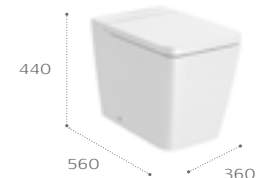

347537..0 Rimless pan
801532..B Seat and cover