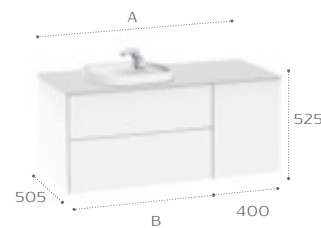

A	1400	1200	1000
B	1000	800	600

- 851417... 1400 x 500mm* ☐
- 851416... 1400 x 500mm* ☐
- 851415... 1400 x 500mm** ☐
- 851414... 1400 x 500mm** ☐
- 851413... 1200 x 500mm* ☐
- 851412... 1200 x 500mm* ☐
- 851411... 1200 x 500mm** ☐
- 851410... 1200 x 500mm** ☐
- 851409... 1000 x 500mm** ☐
- 851408... 1000 x 500mm** ☐

Required
S28LIS000 EU - UK adaptor

Compatible in countertop basins

Furniture pack for
2 in countertop basins

Base unit comprising of:
4 drawers for in countertop
FINECERAMIC® basins with mineral resin
countertop in concrete grey colour.