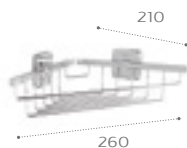

Corner container