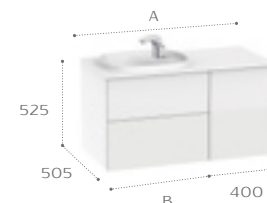

SURFEX® Unik with 2 drawers and 1 door

Base unit with 2 drawers and 1 door and SURFEX® basin.

A	1400	1200	1000
B	1000	800	600

- 851394... 1400 x 500mm
- 851393... 1400 x 500mm
- 851392... 1200 x 500mm
- 851391... 1200 x 500mm
- 851390... 1000 x 500mm
- 851389... 1000 x 500mm