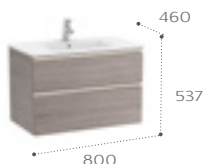

851478... Basin & base unit pack 800 x 460mm
Sold individually:
857399... Base unit - 800 x 460mm
3279A4000 Basin - 800 x 460mm TTH
Required:
WHB100001 UK Space saving waste

800mm RH basin and base unit with two soft-close drawers