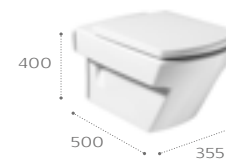

Compact wall-hung WC

346627000 Compact wall-hung WC pan
801622004 Soft-close seat
801620004 Standard seat