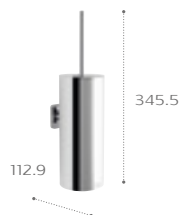

Wall-mounted toilet brush and holder