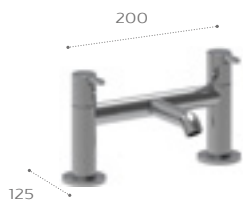

Deck-mounted bath filler

5A1C8ACOR Chrome