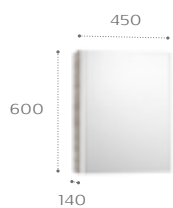

856692... Mirrored cabinet 450 x 600mm

Mini mirror