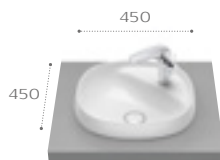

3270B7..0 450 x 450mm 1TH