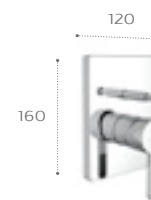

Built-in mixer - Square

5A0C8ACOK 2 outlets