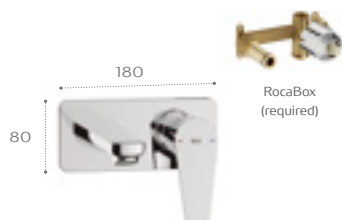

5A3290COR Smooth body*
5A3090COR Pop-up waste

Medium height basin mixer

5A3990COR Smooth body*

Medium plus height basin mixer

5A3D90COR Smooth body*

Extended height basin mixer

5A3790COR Smooth body*

Wall-mounted basin mixer