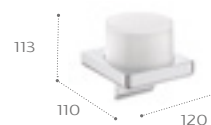

Wall-mounted soap dispenser