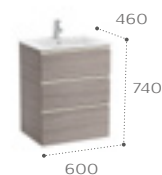

851485... Basin & base unit pack
700 x 460mm

Sold individually:

857405... Base unit - 700 x 460mm
3279A7000 Basin - 700 x 460mm 1TH

Required:

WHB100001 UK Space saving waste

600mm basin and base unit with three soft-close drawers