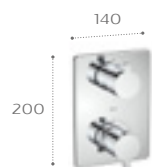

Brassware collection

Deck-mounted bath-shower mixer

5A1896COO Handset, hose and bracket

Built-in thermostatic mixer

5A0196COO 2 outlets

Built-in thermostatic mixer

5A2196COO 3 outlets