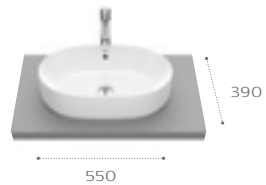

3270Y1000 550x390 0TH

The Gap Round