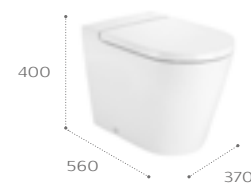

WCs / Back-to-wall

Back-to-wall pan with dual outlet and SUPRALIT® soft-close seat and cover.

Round

347526..0 Rimless pan
801522..B Seat and cover

Square