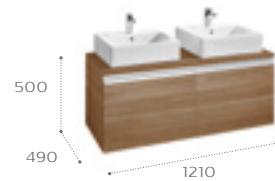

Basin and furniture units

1210mm base unit with two drawers
for two on countertop basins

856914... Base unit 605 x 490mm
856914... Base unit 605 x 490mm
856924... Countertop 1210 x 490mm
32711G000 Diverta on-countertop basin
600 x 440mm 1TH
32711G000 Diverta on-countertop basin
600 x 440mm 1TH
S28LIS000 Required Adaptor*
Optional:
856925331 Legs (pair) 300mm

605mm base unit with one drawer
for one on countertop basin