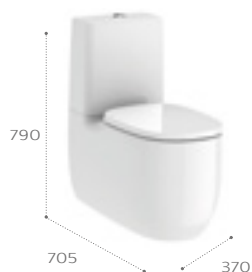

Beyond

WCs

Close-coupled WC

Ø 4.5/3 L

- 3420B9..0 Rimless pan
- 3410BC..0 Cistern
- 801B82..B Seat and cover