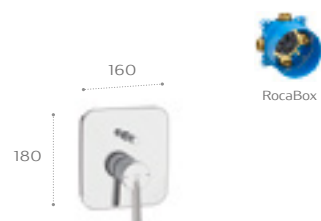

Built-in mixer