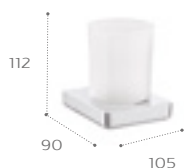

Wall-mounted tumbler holder