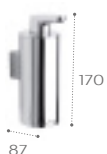

Wall-mounted soap dispenser