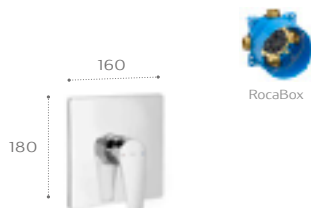

Built-in mixer

5A2B90C00 1 outlet
525869403 RocaBox shower valve housing unit (Required)