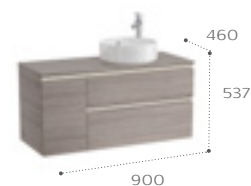

851502... RH base unit and countertop pack - 900 x 460mm

Sold individually:

857397... Base unit - 600 x 460mm 2 drawers

857417... Base unit - 300 x 460mm 1 door

857420... RH countertop - 900 x 460mm

Required:

WHB100001 UK Space saving waste

900mm left hand base unit and countertop with two soft-close drawers and one soft close door