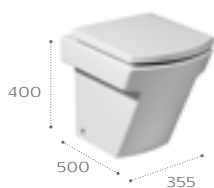

Back-to-wall WC

347627000 Back-to-wall pan
801622004 Soft-close seat