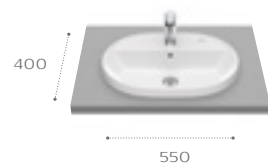

The Gap Round

3270Y6000 550x400, 1TH