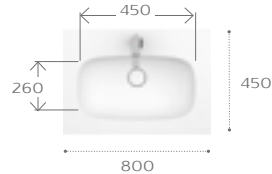

W116320190AD001 Basin, TTH
W116320190AH001 Basin with towel slot, TTH

650 x 450mm Soft basin with 125mm skirt and waste cover