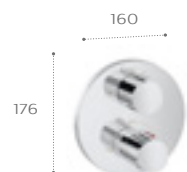

5A2C09C00 1 outlet
525869403 RocaBox shower valve housing unit (Required)
5A2C09CNO Titanium black

Built-in thermostatic mixer