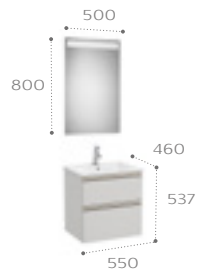

851509... Basin & base unit pack 600 x 460mm with 600 x 800mm mirror

Sold individually:

857397... Base unit - 600 x 460mm
3279A8000 Basin 600 x 460mm ITH
812355000 Eidos 600 x 800mm LED mirror

Required:

WHB100001 UK Space saving waste

550mm basin, base unit with two soft-close drawers and Eidos LED mirror