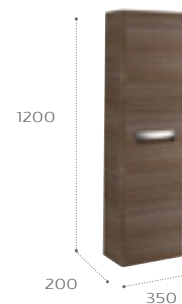

Column unit with one reversible door

856969... 1200 x 350mm 1 soft-close door

Range of finishes

Substitute ... in the reference with the code for the chosen furniture finish: