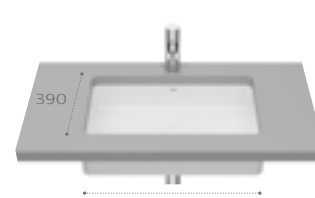

605

327535..0 605 x 390mm OTH

Round