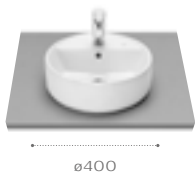

3270MK000 Ø400mm 1TH

The Gap Round