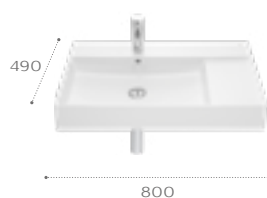

495

327536..0 495 x 390mm OTH

Wall-hung basins / FINECERAMIC® basin with fixing kit.

1000

32752A..0 1000 x 490mm 1TH

800

32752B..0 800 x 490mm 1TH

600