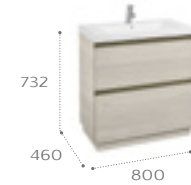

857268... Base unit 985 x 453mm
3270MA004 1000 x 460mm basin ITH
3270MB004 1000 x 460mm left hand basin ITH
3270ME004 1000 x 460mm right hand basin ITH
Required:
S28LIS000 EU-UK adaptor
Optional:
816824339 Legs (4) 70mm

800mm basin and base unit with two soft-close drawers

857267... Base unit 785 x 453mm
3270M0004 800 x 460mm basin ITH
Required:
S28LIS000 EU-UK adaptor
Optional:
816809339 Legs (4) 70mm chrome finish

600mm basin and base unit with two soft-close drawers