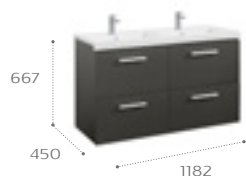

Basin and furniture units

1200mm double basin and base unit with four drawers

- 856885... LH Base unit 590 x 450mm
- 856886... RH Base unit 590 x 450mm
- 327540000 1200mm double basin - 1TH per bowl
- S28LIS000 Required Adaptor*
- 816760001 Optional towel rail
- 816764339 Optional legs (pair)