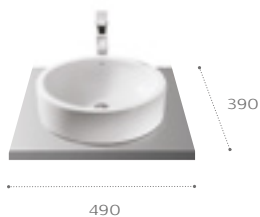

327720000 465x415mm 0TH

Bol

327876000 ø420 0TH

Terra

32722D000 ø390 0TH

Fuego

32722E000 490x390mm basin 0TH

Hall