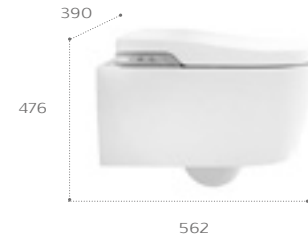

In-Wash® Inspira

Wall-hung WC

Floorstanding close-coupled WC

803061002 Rimless WC pan with 4.5/3 litre cistern
and soft-close seat

Smart features

Intuitive, easy-to-use remote control

Back-to-wall WC

Due to manufacturing processes all dimensions are approximate. Dimensions in mm.