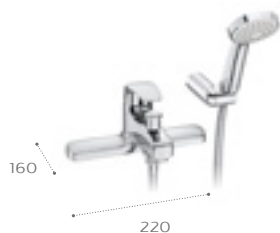

Deck-mounted bath-shower mixer

5A1807COO Handset, hose and bracket

Due to manufacturing processes all dimensions are approximate. Dimensions in mm.

*Please note: Smooth body basin mixers do not come with a waste. The recommended waste is the Standard press down waste Ref. D50010005.