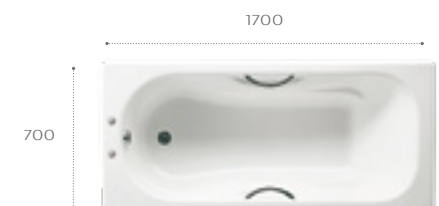

Martina rectangular cast iron bath

231260000 1700 x 700mm anti-slip and gripholes 2TH
023001014 Martina grips

Due to manufacturing processes all dimensions are approximate. Dimensions in mm.