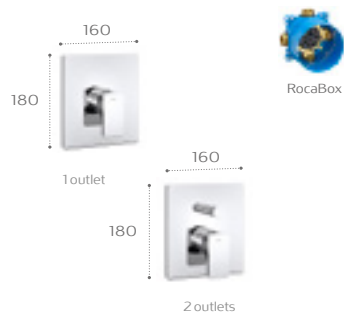

Built-in mixer

5A2B01C00 1 outlet
5A0B01C00 2 outlets
525869403 RocaBox shower valve housing unit (Required)