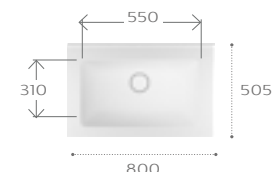

W115320190AD001 Basin, TTH
W115320190AH001 Basin with towel slot, TTH

Shelves