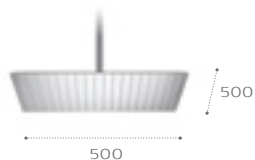

5B3550C00 500 x 500mm

Built-in shower head