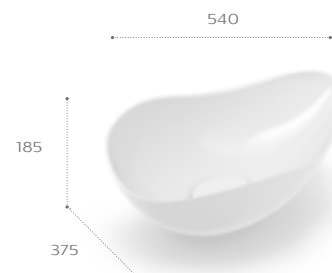

Basins / Fineceramic® basins

On countertop basin ø 375 mm

327A15..0 ø375mm OTH

On countertop basin 540 x 375 mm

327A13..0 540 x 375mm OTH

Complementary brassware

Please see page 182 for the full range of complementary brassware