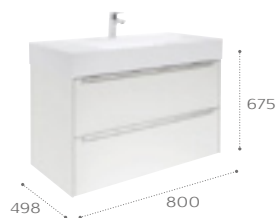

800mm base unit