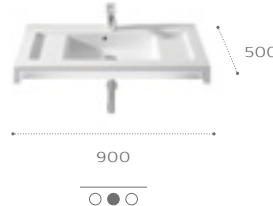

327632000 900mm basin

Column unit