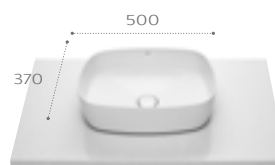

327500..0 500 x 370mm OTH

Square