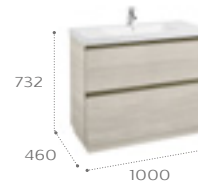

Basin and furniture units

1000mm basin and base unit with two soft-close drawers