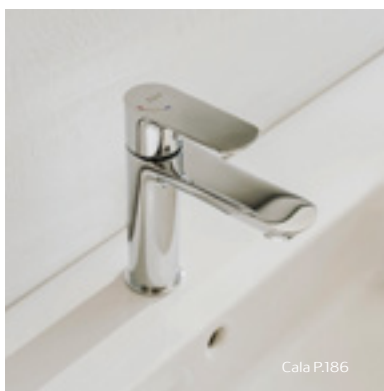

Brassware

Everlux

170-171

Insignia

172-175

Pals

176-177

Flat

178-179

Carmen

180-181

Escuadra

182-183

L90

184-185

Cala

186-187

Naia

188-191

Atlas

192-193

Malva

194-195

Monodin-N

196-197

Loft

198-199

Carelia

200-203