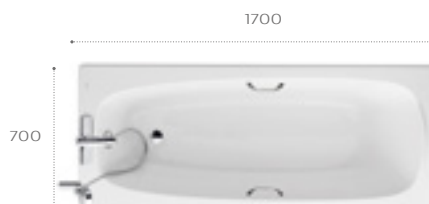

Malaga gripped rectangular acrylic bath

Bath with chrome grips:
248286001 1700 x 700mm 2TH
248404001 1700 x 700mm OTH
ECO:
248287001 1700 x 700mm 2TH