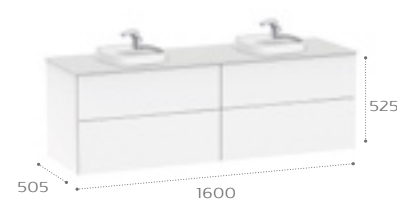

Required
S28LIS000 EU - UK adaptor

Compatible in countertop basins

3270B6..0 585x450mm 1TH

3270B7..0 450x450mm 1TH

Furniture pack for
2 in countertop basins

Base unit comprising of:
4 drawers for in countertop
FINECERAMIC® basins with mineral resin
countertop in concrete grey colour.