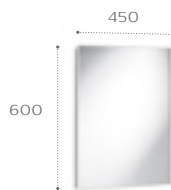

856698000 450 x 600mm