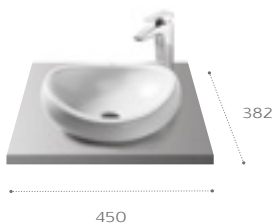

327882000 520x440mm basin 0TH

Hall

327882C0 520x440mm basin 1TH

Khroma

327653000 550x405mm basin 1TH

Khroma

327654000 400x400mm basin 0TH

Urbi1