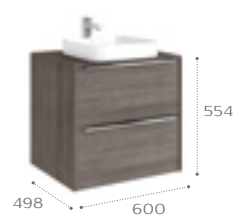

600mm base unit

857000... 600mm base unit
600mm countertops
857018...* To suit soft/round basin
857026...* To suit square basin
816815339 Optional legs (pair)
S28LI5000 Required: EU to UK adaptor

Compatible in countertop basins

Round

32752R..0 ø 370mm
327527..0 550 x 370mm

Soft

32750R..0 370 x 370mm
327504..0 550 x 370mm

Square

32753R..0 370 x 370mm
327534..0 550 x 370mm

*Countertop finishes are available in 806 Gloss White and 402 City Oak only.

Range of furniture finishes

Replace ... in the product reference with the code of the chosen colour.

Basin colours

For colour selection substitute ... in the reference with the code of the chosen finish.

00
White

62
Matt White

63
Pearl

64
Onyx

65
Beige

66
Coffee

Due to manufacturing processes all dimensions are approximate. Dimensions in mm.