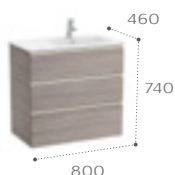

851486... Basin & base unit pack
800 x 460mm

Sold individually:

857406... Base unit - 800 x 460mm
3279A4000 Basin - 800 x 460mm 1TH

Required:

WHB100001 UK Space saving waste

800mm RH basin and base unit with three soft-close drawers