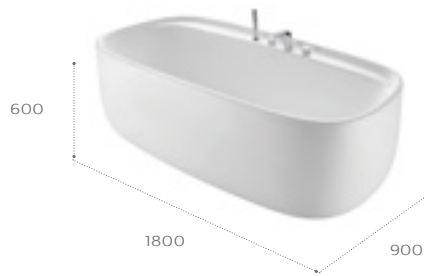

SURFEX® / freestanding baths

Surfex® freestanding baths

Beyond freestanding oval SURFEX® bath

248452000 Without tapholes
248453000 With tapholes

Beyond one- piece freestanding SURFEX® bath