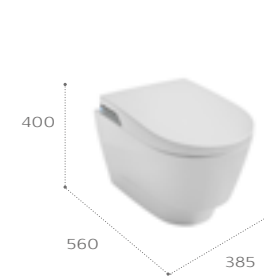

Remote control

In-Wash® Nova

Close coupled WC

803G7L000
Smart Close-coupled rimless WC pan and cistern with 4,5/3 litre flush.
Soft-close seat included.

Wall-hung WC

803G7O000
Smart wall-hung rimless WC pan with hidden fixations.
Soft-close seat included.