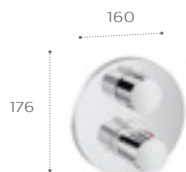

T-1000Round

Built-in thermostatic mixer