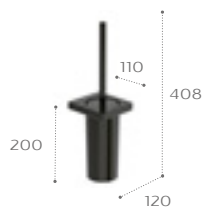

Wall-mounted toilet brush and holder