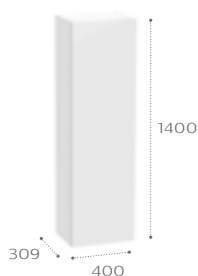

857237... 1400 x 400mm