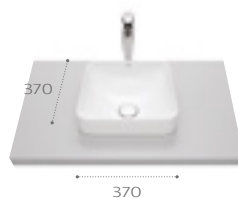

370

32753R..0 370 x 370mm OTH

Square