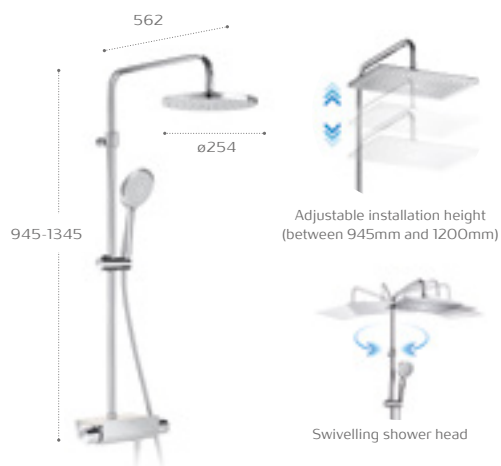

Wall-mounted thermostatic shower column

- 5A9788C00 Thermostatic shower column with round head