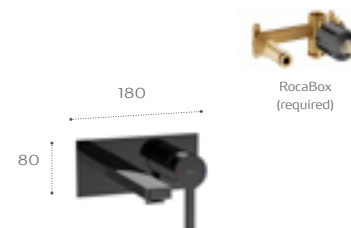

Wall-mounted basin mixer

5A3596..0 Basin mixer
5252206.. RocaBox for wall-mounted basin mixer
5054015.. Press down waste

Wall-mounted bath-shower mixer

5A0296..0 Excluding kit