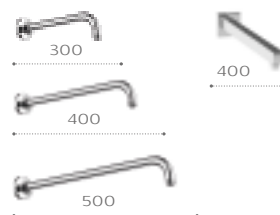

5B0150C00 Wall arm 300mm
5B0250C00 Wall arm 400mm
5B0350C00 Wall arm 500mm
5B0950C00 Square wall arm 400mm

Shower arm fixing kit for Raindream
or Rainsense shower head