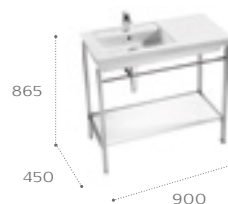

900mm basin and metal structure

■ Right ■ Left

- 856748001 Metal structure 900 x 450mm
- Compatible basins:
- 327544000 900 x 450mm LH basin 1TH
- 327543000 900 x 450mm RH basin 1TH