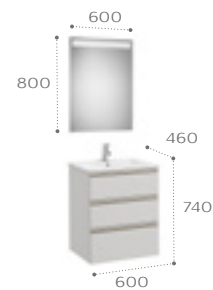

851517... Basin & base unit pack 600 x 460mm with 600 x 800mm mirror

Sold individually:

857404... Base unit - 600 x 460mm
3279A8000 Basin 600 x 460mm 1TH
812355000 Eidos 600 x 800mm LED mirror

Required:
WHB100001 UK Space saving waste

550mm basin, base unit with three soft-close drawers and Eidos LED mirror