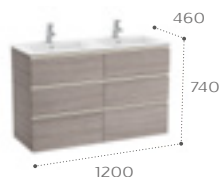

Soft and self close (doors)

Soft and self close (drawers)

Furniture units

1200mm double basin and base unit with six soft-close drawers

851493... Double basin & base unit pack
1200 x 460mm

Sold individually: