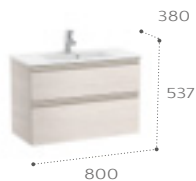

851498... Basin & base unit pack
600 x 380mm

Required:
WHB100001 UK Space saving waste

800mm basin and base unit with two soft-close drawers