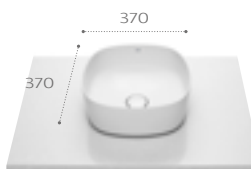

On countertop basins / FINECERAMIC® basin with fixed open waste and ceramic cover ø72mm.

Round

327523..0 ø 370mm OTH

Soft

327502..0 370 x 370mm OTH

Square

327532..0 370 x 370mm OTH

Round