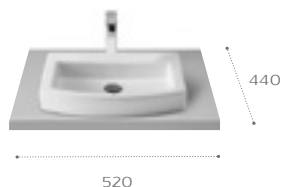

327882000 520x440mm basin 0TH

Hall