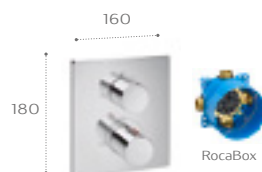

5A2C88C00 1 outlet
525869403 RocaBox shower valve housing unit (Required)

Built-in thermostatic bath-shower mixer