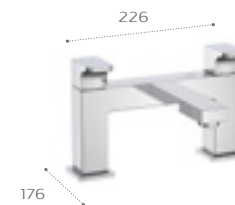

5A1C01C00 Excludes waste

Due to manufacturing processes all dimensions are approximate. Dimensions in mm.

*Please note: Smooth body basin mixers do not come with a waste. The recommended basin waste is the Standard press down waste Ref. D50010005.