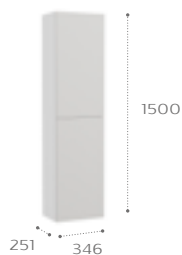

851624... Basin & base unit pack 550 x 460mm with 500 x 800mm mirror

Sold individually:

857523... Base unit - 550 x 460mm
3279AJ000 Basin 550 x 460mm ITH
812354000 Eidos 500 x 800mm LED mirror

Required:

WHB100001 UK Space saving waste

Column unit with two reversible doors