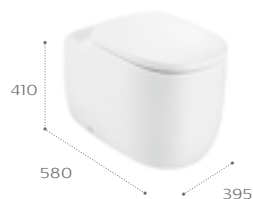

Close-coupled WC

Ø 4.5/3 L

- 3420B9..0 Rimless pan
- 3410BC..0 Cistern
- 801B82..B Seat and cover

Back-to-wall WC

- 3470B7..0 Rimless pan
- 801B82..B Seat and cover

Wall-hung WC

- 3460B7..0 Rimless pan
- 801B82..B Seat and cover