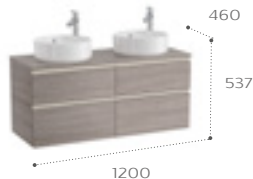

Textured linen

The Gap / On Countertop

Functionality and simplicity of lines triumph in a modern bathroom cabinet with various finishes and configurations.

Furniture units

1200mm base unit and countertop with four soft-close drawers