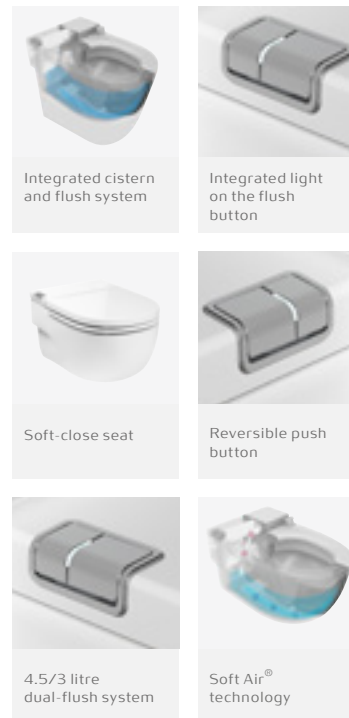

Due to manufacturing processes all dimensions are approximate. Dimensions in mm.