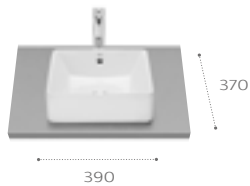

3270ML000 390x370mm 0TH

The Gap Square