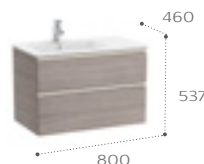

851479... LH basin & base unit pack 800 x 460mm
Sold individually:
857400... Base unit - 800 x 460mm
3279A6000 LH basin - 800 x 460mm TTH
Required:
WHB100001 UK Space saving waste

700mm basin and base unit with two soft-close drawers