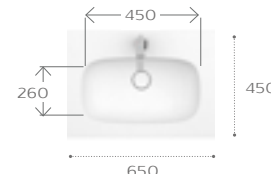

W11628A145AD001 Basin, TTH
W11628A145AH001 Basin with towel slot, TTH

1000 x 505mm Soft basin with 125mm skirt and waste cover