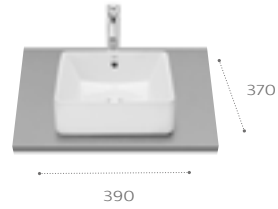

The Gap / On Countertop basins

The Gap on countertop compatible basins

The Gap Round

3270MK000 Ø 400mm 1TH

The Gap Round

3270MJ000 ø390 OTH

The Gap Square

3270ML000 390x370mm OTH