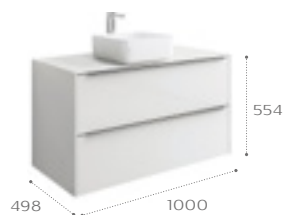

Inspira / Furniture

Basin and furniture units / Base units with 2 drawers for on countertop basins

1000mm base unit

857002... 1000mm base unit
857012...* 1000mm countertop
816815339 Optional legs (pair)
S28LI5000 Required: EU to UK adaptor