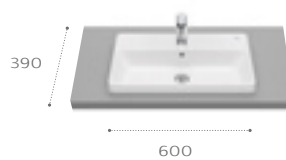

The Gap In countertop compatible basins

The Gap Square

3270Y8000 600x370 OTH

The Gap Square

3270Y7000 390x370 OTH

The Gap Square

3270YA000 600x390 1TH

The Gap Square