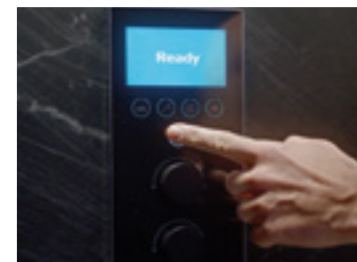

Smart Shower

The new digital Smart Shower combines striking design with powerful performance. The Smart Shower uses smart technology to personalise each showering experience.