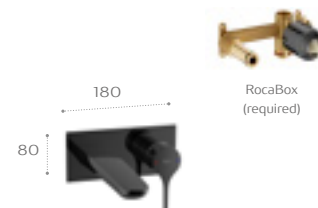

Insignia / Rose Gold / Titanium Black / Brushed Titanium Black

Brassware collection

Medium height basin mixer

5A3B3A..0 Smooth body*
5054015.. Press down waste

Extended height basin mixer

5A3C3A..0 Smooth body*
5054015.. Press down waste

Bidet mixer

5A6A3A..0 Lateral handle and pop-up waste
5054015.. Press down waste

Wall-mounted basin mixer

5A353A..0 Basin mixer*
5252206.. RocaBox for wall-mounted basin mixers (Required)