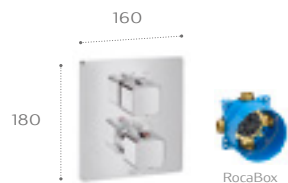

T-1000Square

Built-in thermostatic bath-shower mixer