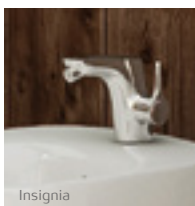

Baths

Freestanding SURFEX® oval bath. Includes press down waste

- 248452000 Without tapholes
- 248453000 With tapholes

- 248465000 Without tapholes

Complementary brassware

Please see page 172 for the full range of complementary brassware