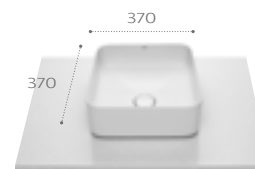

On countertop basins / FINECERAMIC® basin with fixed open waste and ceramic cover ø72mm.

Round

327523..0 ø 370mm OTH

Soft

327502..0 370 x 370mm OTH

Square

327532..0 370 x 370mm OTH

Round