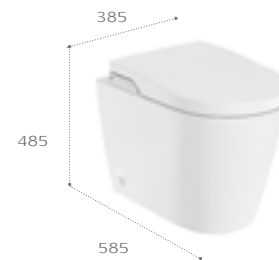

Back-to-wall WC

80306300R WC pan
Recommended Installation systems:
8901212A0 Basic Tank L
8901212A1 Basic Tank LH
8900802A0 Basic Tank Compact

Due to manufacturing processes all dimensions are approximate. Dimensions in mm.