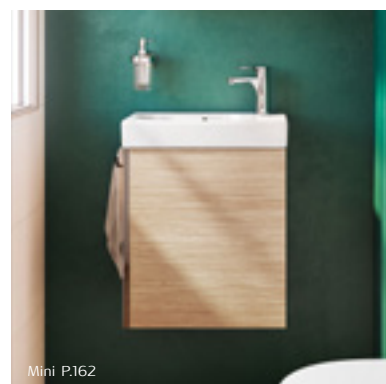

Please see Bathroom Collections on pages 60-133 for basin and furniture ranges with matching WCs and bidets.

Savana P150

Lander P156

Domini P158

Basins and furniture

Stratum-N

140-143

Prisma