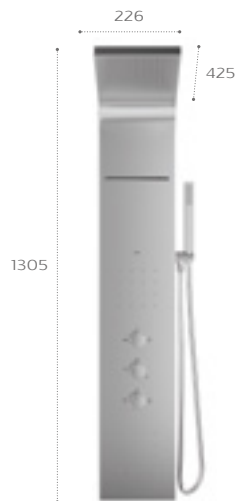

Wall-mounted thermostatic shower column

- ZH0416000 Thermostatic hydromassage shower column with hydro massage in stainless steel
- 5B4861TPO Glass shelf for Evolution and Essential 2.0 shower columns