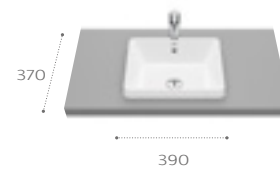

The Gap Square

3270Y7000 390x370 OTH