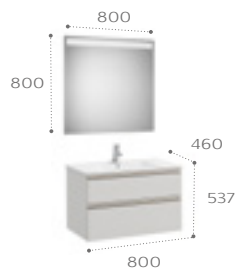

851511... Basin & base unit pack 800 x 460mm with 800 x 800mm mirror

Sold individually:

857399... Base unit - 800 x 460mm
3279A4000 Basin 800 x 460mm 1TH
812356000 Eidos 800 x 800mm LED mirror

Required:
WHB100001 UK Space saving waste

800mm RH basin, base unit with two soft-close drawers and Eidos LED mirror