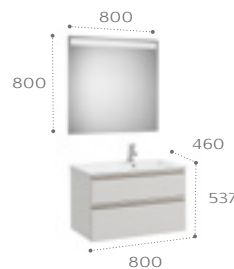

851513... RH basin & base unit pack 800 x 460mm with 800 x 800mm mirror

Sold individually:

857401... Base unit - 800 x 460mm
3279A5000 RH basin 800 x 460mm 1TH
812356000 Eidos 800 x 800mm LED mirror

Required:
WHB100001 UK Space saving waste

800mm LH basin, base unit with two soft-close drawers and Eidos LED mirror