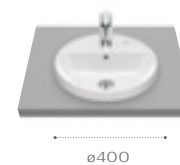

3270Y4000 Ø400 1TH

The Gap / Square WCs

Square rimless WCs

Rimless compact close-coupled WC

Ø 4/2 L

- 34273700H WC pan (cut out)
- 342737000 WC pan (no cut out)
- 34173C000 Cistern
- 801732001 Slim soft-close seat
- 801732004 Soft-close seat
- 801730004 Standard seat