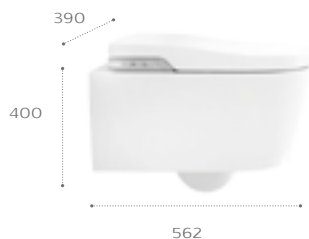

Inspira / WCs and bidets

WCs / Smart toilets

Wall-hung WC

803060002 Rimless WC pan
Recommended Installation system:
8900908A0 Duplo WC smart installation system.