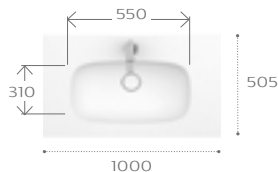

W1193E81F4AD001 Basin, TTH
W1193E81F4AH001 Basin with towel slot, TTH

1000 x 505mm Square basin with 125mm skirt and waste cover