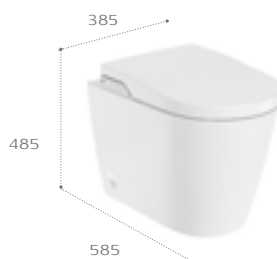

Back-to-wall WC

80306300R Rimless WC pan
Recommended Installation systems:
8901212A0 Basic Tank L
8901212A1 Basic Tank LH
8900802A0 Basic Tank Compact