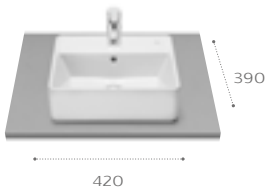

The Gap Square