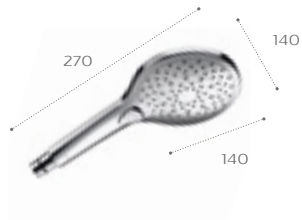

Shower handsets

Plenum

Circular head

- 5B1111C00 3 functions: rain, pulse, aquair - Chrome
- 5B1111CBO 3 functions: rain, pulse, aquair - Chrome & White

Square head 140mm

- 5B1110C00 3 functions: rain, pulse, aquair - Chrome
- 5B1110CBO 3 functions: rain, pulse, aquair - Chrome & White