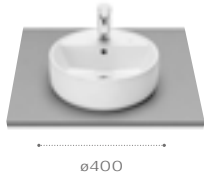

The Gap / On Countertop basins

The Gap on countertop compatible basins

The Gap Round