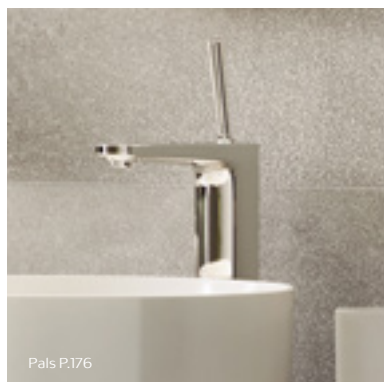

Brassware

Everlux

170-171

Insignia

172-175

Pals

176-177

Flat

178-179

Carmen

180-181

Escuadra

182-183

L90

184-185

Cala

186-187

Naia

188-191

Atlas

192-193

Malva

194-195

Monodin-N

196-197

Loft

198-199

Carelia

200-203