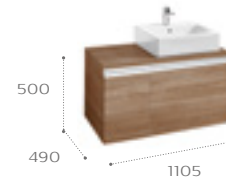

■ Right ■ Left

856916... Base unit 805 x 490mm
856915... Base unit 300 x 490mm
856922... Countertop 1105 x 490mm
RH cutout for basin
856923... Countertop 1105 x 490mm
LH cutout for basin
32711G000 Diverta on-countertop basin
600 x 440mm 1TH
S28LIS000 Required Adaptor*
Optional:
856925331 Legs (pair) 300mm

805mm base unit with one drawer
for one on countertop basin