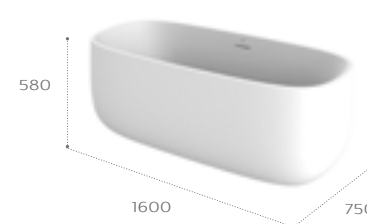

- 248465000 Without tapholes