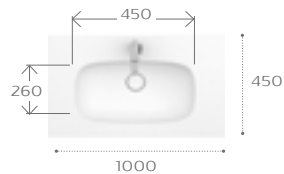

W1163E81F4AD001 Basin, TTH
W1163E81F4AH001 Basin with towel slot, TTH

800 x 450mm Soft basin with 125mm skirt and waste cover