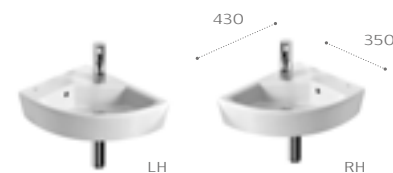

Corner wall-hung basins

327622000 350 x 430mm, right hand shelf, 1TH
327623000 350 x 430mm, left hand shelf, 1TH
840628001 Towel rail