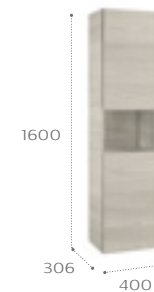

857266... Base unit 585 x 453mm
3270M1004 600 x 460mm basin ITH
Required:
S28LIS000 EU-UK adaptor
Optional:
816809339 Legs (4) 70mm chrome finish

Column unit with two soft-close doors and adjustable shelves