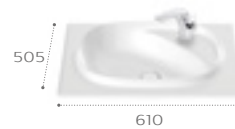

3270BC000 610 x 505mm 1TH

Complementary brassware