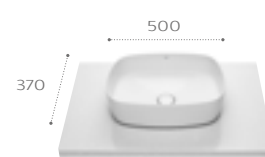

The Gap on countertop compatible basins

Inspira Round

327523..0 ø370mm OTH

Inspira Round

327520..0 500 x 370mm OTH

Inspira Soft

327502..0 370 x 370mm OTH

Inspira Soft