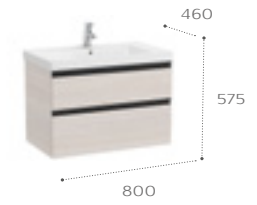

851546... Basin and base unit - 800 x 460mm
Sold individually:
857459... Base unit - 800 x 460mm
3270M0004 Basin - 1TH 800 x 460mm
Required:
WHB100001 UK Space saving waste

600mm basin and base unit with two soft close drawers