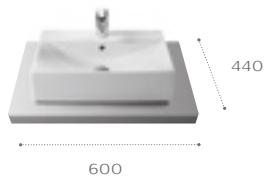

The Gap / On Countertop basins

The Gap on countertop compatible basins

The Gap Round

3270MK000 Ø 400mm 1TH

3270MJ000 ø390 OTH

3270ML000 390x370mm OTH

3270MM000 420x390mm 1TH

Diverta

3271IG000 600x440mm 1TH

3271II000 470x440mm 1TH

Bol

327876000 ø420 OTH