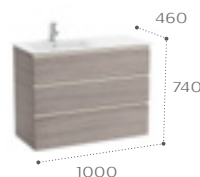

851492... RH basin & base unit pack
1000 x 460mm

Sold individually:

857410... Base unit - 1000 x 460mm
3279A2000 RH basin - 1000 x 460mm 1TH

Required:

WHB100001 UK Space saving waste

1000mm LH basin and base unit with three soft-close drawers