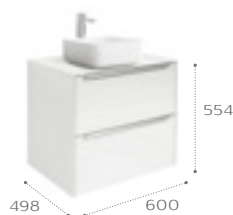

600mm base unit

857000... 600mm base unit
857010...* 600mm countertop
816815339 Optional legs (pair)
S28LI5000 Required: EU to UK adaptor

Compatible on countertop basins

Round

327523..0 ø 370mm
327520..0 500 x 370mm
500 washbasin not compatible with 600mm base unit

Soft

327502..0 370 x 370mm
327500..0 500 x 370mm
500 washbasin not compatible with 600mm base unit

Square

327532..0 370 x 370mm
327530..0 500 x 370mm
500 washbasin not compatible with 600mm base unit

See below for basin colour choices.

*Countertop finishes are available in 806 Gloss White and 402 City Oak only.