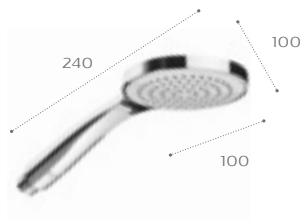

5B9105BCO 1 function: rain