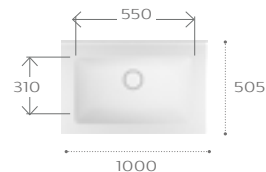

W1153E81F4AD001 Basin, TTH
W1153E81F4AH001 Basin with towel slot, TTH

800 x 505mm Square basin with 125mm skirt and waste cover