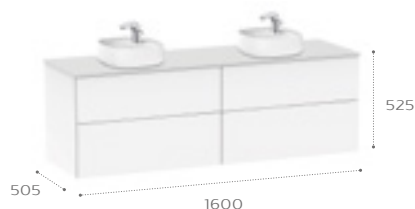

Required
S28LIS000 EU - UK adaptor

Compatible on countertop basins

3270B8..0 585x455mm 1TH

3270B9..0 455x455mm 1TH

Furniture pack for
2 on countertop basins

Base unit comprising of:
4 drawers for on countertop
FINECERAMIC® basins with mineral resin
countertop in concrete grey colour.