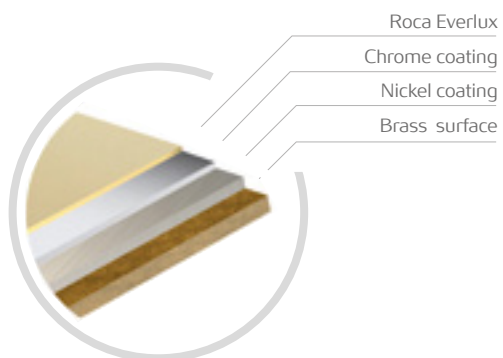

Resistance

Ultrafine and hard metal-based layer that guarantees a surface that is extraordinarily resistant to scratching and cleaning products.

Roca Everlux
Chrome coating
Nickel coating
Brass surface

Colour range