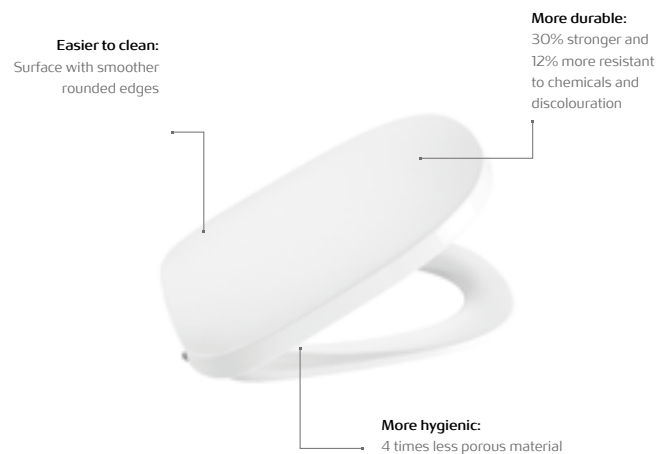

SUPRALIT®

A resin exclusive to Roca: