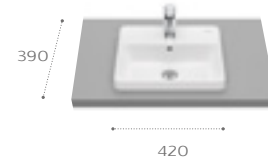

The Gap In countertop compatible basins

The Gap Square

3270Y8000 600x370 OTH

The Gap Square

3270Y7000 390x370 OTH

The Gap Square

3270YA000 600x390 1TH

The Gap Square