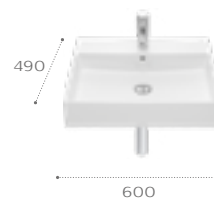

495

327536..0 495 x 390mm OTH

Wall-hung basins / FINECERAMIC® basin with fixing kit.

1000

32752A..0 1000 x 490mm 1TH

800

32752B..0 800 x 490mm 1TH

600