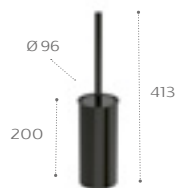

Tempo - Colour finishes

Toilet roll holder with cover

817033...

Wall-mounted toilet brush and holder

817036...

Toilet roll holder without cover

817034...

Floorstanding toilet brush and holder