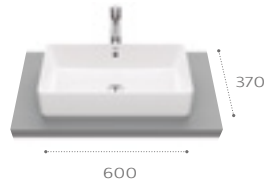

3270Y2000 600x370 0TH

The Gap Square