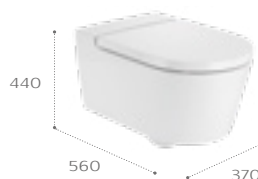

346527..0 Rimless pan
801522..B Seat and cover

Round compact