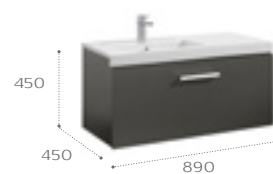

856877... Base unit 890 x 450mm
Compatible basins:
327544000 900 x 450mm LH basin TTH
327543000 900 x 450mm RH basin TTH
S28LIS000 Required Adaptor*
816760001 Optional towel rail

800mm basin and base unit with one drawer