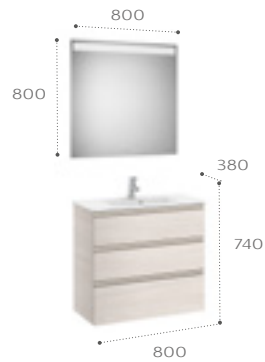

800mm basin, base unit with three soft-close drawers and Eidos LED mirror

851530... Basin & base unit pack
800 x 380mm with
800 x 800mm mirror

Required:
WHB100001 UK Space saving waste

600mm basin, base unit with three soft-close drawers and Eidos LED mirror