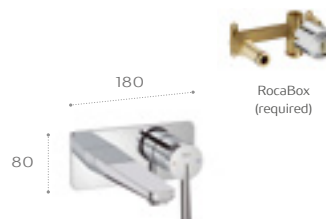

Wall mounted basin mixer