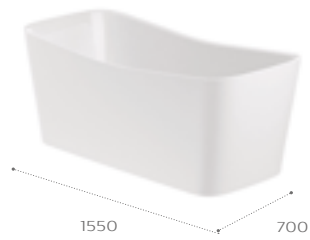

248499000 1500 x 700mm OTH

Maui Square one- piece freestanding bath

248502000 1550 x 700mm OTH

Raina one- piece freestanding bath

248466000 1590 x 790mm OTH

Kauai one- piece freestanding bath

248617000 1600 x 700mm OTH