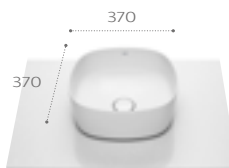

Inspira Soft

327502..0 370 x 370mm OTH