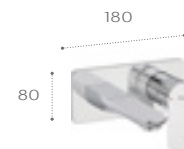

Wall-mounted basin mixer

5A356ECOO Excluding kit
525220603 RocaBox for wall-mounted basin mixer (required)