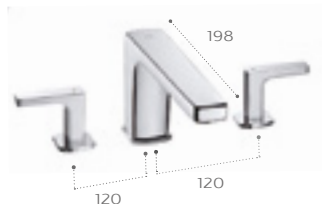

5A1B01C00 Handset, hose and bracket

Deck-mounted 3 hole bath filler

5A1001C00

Cala

Brassware collection

Basin mixer

5A326ECOR Smooth body*
5A306ECOO Pop-up waste

Medium height basin mixer