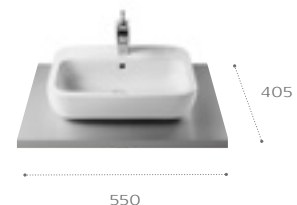

327653000 550x405mm basin 1TH

Khroma