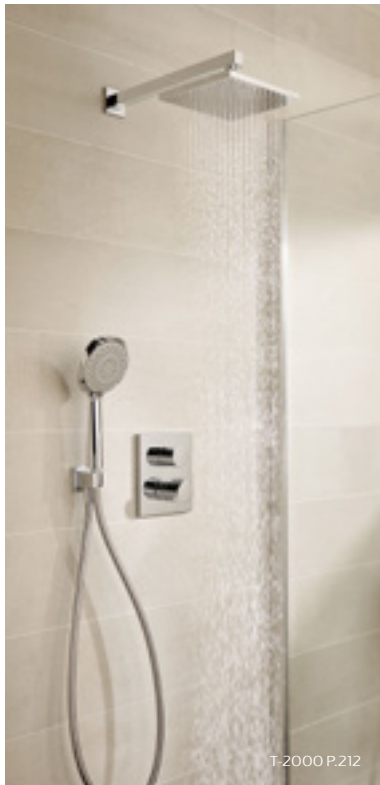

Regardless of how you like to shower, you will find exactly the right showering solution in our range.

Smart Shower P.209

T-1000 P.212

Even TP.219

Showering

Thermostatic wall-mounted mixers

206-207

Smart Shower