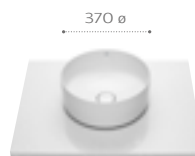

The Gap on countertop compatible basins

Inspira Round