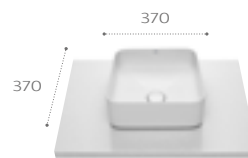

Inspira Square