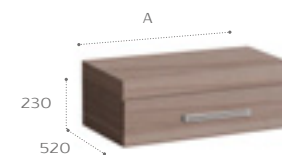

1 drawer unit

A | 900 | 600

8566A9... Base unit 900 x 520mm
8576B9... Countertop 900 x 520mm
8566A6... Base unit 600 x 520mm
8576B6... Countertop 600 x 520mm

Required:
WHB100001 Space saving waste
S28LI5000 EU-UK adaptor for space-saving waste

Range of finishes

Substitute ... in the reference with the code for the chosen countertop and base unit finish:

Matt
White
463

Chalked
Oak
519