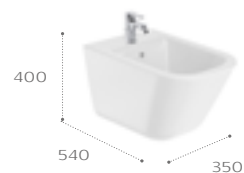

357476000 Bidet, 1TH
806472004 Soft-close cover
806470004 Standard cover