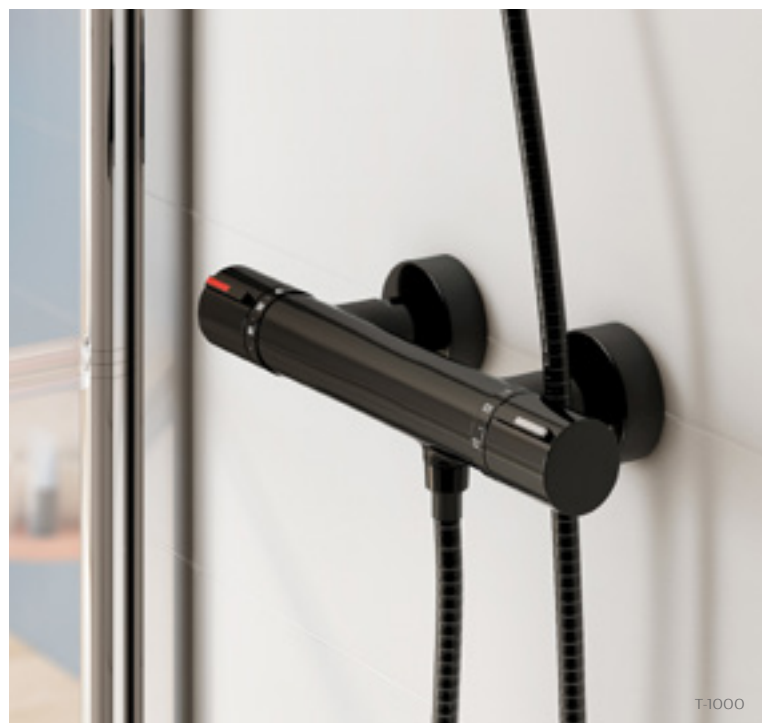

T-1000 Round - Titanium black

Wall-mounted bath-shower mixer

5A1209CNO No kit - Titanium black

Wall-mounted shower mixer

5A1409CNO No kit - Titanium black

Smart Shower

At the forefront of smart technology, Roca's Smart Shower enables you to control and customise every aspect of your shower through the control panel or through an app, to enhance your luxury showering experience.