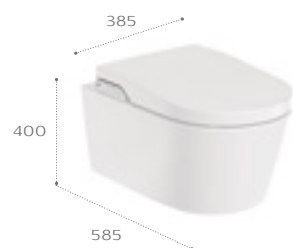

In-Wash® with In-Tank® wall-hung WC