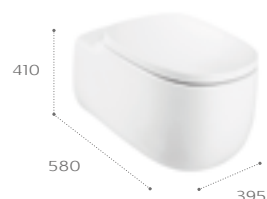

Close-coupled WC

Ø 4.5/3 L

- 3420B9..0 Rimless pan
- 3410BC..0 Cistern
- 801B82..B Seat and cover

Back-to-wall WC

- 3470B7..0 Rimless pan
- 801B82..B Seat and cover

Wall-hung WC

- 3460B7..0 Rimless pan
- 801B82..B Seat and cover