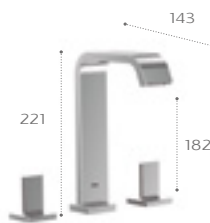

5A4432CON Excludes waste

Wall-mounted 3-hole basin mixer