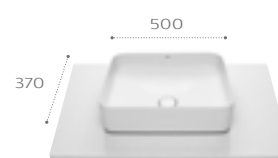

Inspira Square

327530..0 500 x 370mm OTH