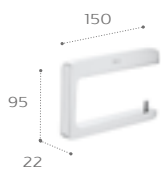

Toilet roll holder without cover