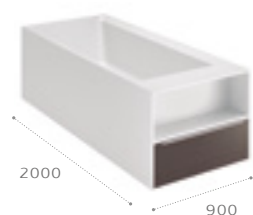

B1107D03Z0000000 Bath with City Oak drawer
2000 x 790mm OTH

Modo rectangular SURFEX® bath with Dark mirrored drawer