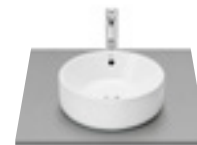

The Gap Round

ø390

3270MJ000 390mm 0TH