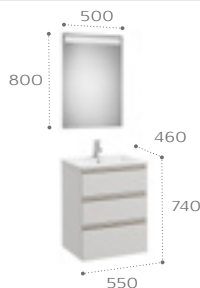

851625... Basin & base unit pack 550 x 460mm with 500 x 800mm mirror

Sold individually:

587524... Base unit - 550 x 460mm
3279AJ000 Basin 550 x 460mm 1TH
812354000 Eidos 500 x 800mm LED mirror

Required:
WHB100001 UK Space saving waste

800mm basin, base unit with two soft-close drawers and Eidos LED mirror