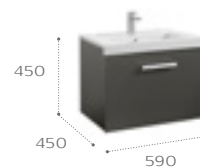

856875... Base unit 590 x 450mm
327546000 600 x 450mm basin TTH
S28LIS000 Required Adaptor*
816760001 Optional towel rail