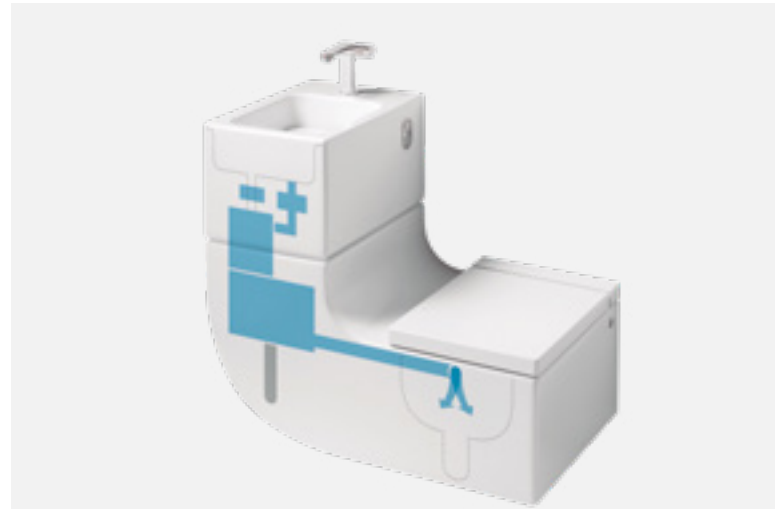

Back-to-wall WC

893303000 WC pan, integrated cistern and soft-close seat

Due to manufacturing processes all dimensions are approximate. Dimensions in mm.

W+W

W+W brings together design and sustainability by combining the toilet and washbasin in one single piece. Complemented by the Singles-Pro tap this solution is the logical choice for situations where sustainability and design excellence are top priority.

All water entering the basin of the W+W passes through an exclusive drainage system. Due to the special filtration system, particle debris is separated out from the waste water, allowing only the liquid to pass directly into a small treatment tank where it is purified. Each flush is made directly from this tank, which is connected to the WC cistern. In this way, the water supplied is clean and hygienic. Thanks to Roca's revolutionary 'water reuse technology' every last drop of this discarded water can now be saved and used again.