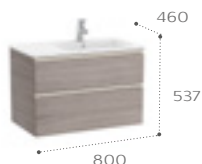

851480... RH basin & base unit pack 800 x 460mm
Sold individually:
857401... Base unit - 800 x 460mm
3279A5000 RH basin - 800 x 460mm TTH
Required:
WHB100001 UK Space saving waste

800mm LH basin and base unit with two soft-close drawers