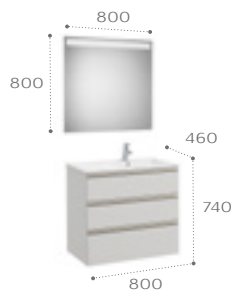

851521... RH basin & base unit pack 800 x 460mm with 800 x 800mm mirror

Sold individually:

857408... Base unit - 800 x 460mm
3279A5000 RH basin 800 x 460mm 1TH
812356000 Eidos 800 x 800mm LED mirror

Required:
WHB100001 UK Space saving waste

800mm LH basin, base unit with three soft-close drawers and Eidos LED mirror