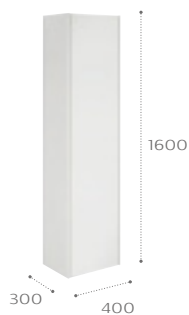

Column unit

857004... Left hand opening
857034... Right hand opening
Column unit with full-length mirror, adjustable glass shelves and internal lighting.
The column units with a wooden finish include one single full-length mirror on the inside door.

Range of furniture finishes

Replace ... in the product reference with the code of the chosen colour.

Gloss White
806

Textured City Oak
402

Textured City Oak /
Dark Mirror Glass
403

Due to manufacturing processes all dimensions are approximate. Dimensions in mm.