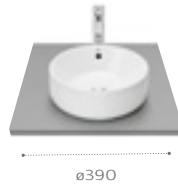

The Gap / On Countertop basins

The Gap on countertop compatible basins

The Gap Round

3270MK000 Ø 400mm 1TH

The Gap Round

3270MJ000 ø390 OTH

The Gap Square

3270ML000 390x370mm OTH