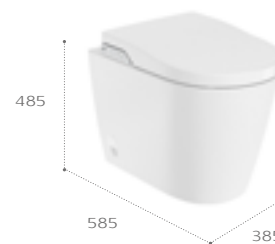

In-Wash® with In-Tank®

Back-to-wall WC

803095000
Smart back-to-wall rimless WC pan with integrated cistern, hidden fixations and fixing kit. Soft-close seat included.