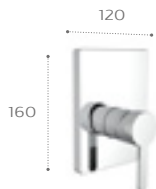

Built-in mixer - Square

5A2C8ACOK 1 outlet