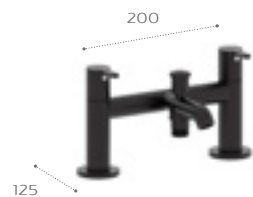

Deck-mounted bath-shower mixer

5A1B8ANOR With handset, hose and bracket