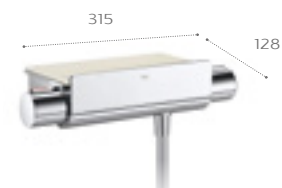

5A2A88C00 Wall-mounted thermostatic shower mixer with integrated shelf (no kit)