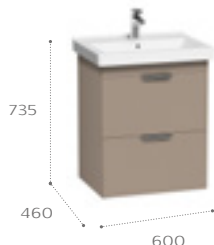

600mm basin and base unit - 2 drawers

327784000 600mm basin ITH
856606... Base unit 548 x 435mm
Required:
WHB100001 Space-saving waste
S28LIS000 EU-UK adaptor
Optional:
816757339 Legs (pair) 145mm