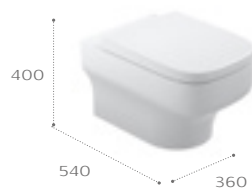

Wall-hung WC