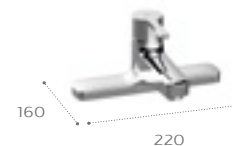

5A1996C00 Bath filler

Due to manufacturing processes all dimensions are approximate. Dimensions in mm.

*Please note: Smooth body basin mixers do not come with a waste. The recommended basin waste is the Standard press down waste Ref. D50010005.