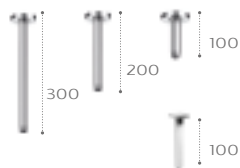

5B0450C00 Ceiling arm 100mm
5B0550C00 Ceiling arm 200mm
5B0650C00 Ceiling arm 300mm
5B1050C00 Square ceiling arm 100mm