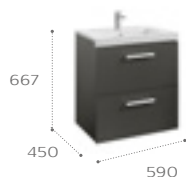

- 856881... Base unit 590 x 450mm
- 327546000 600 x 450mm basin 1TH
- S28LIS000 Required Adaptor*
- 816760001 Optional towel rail
- 816764339 Optional legs (pair)