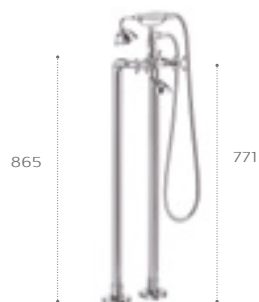

Floorstanding bath-shower mixer