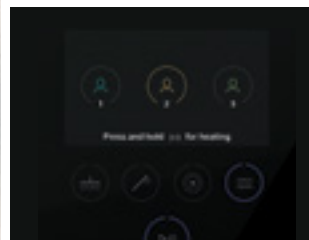

Profiles

It installs and stores up to 3 different user profiles with their own temperature, flow rate and water outlet parameters.