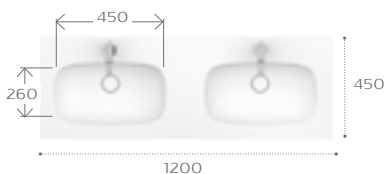

Standard basins and shelves (Stocked Products)

1200mm Double Soft basin with 125mm skirt and waste cover

W1264B0000AD001 Double basin, TTH per bowl
W1264B0000AH001 Double basin with towel slots, TTH per bowl