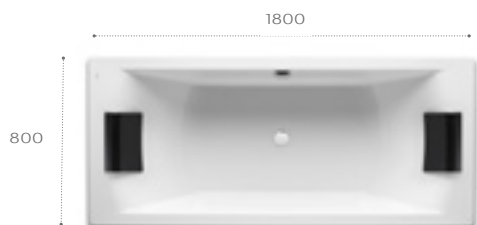

Hall rectangular acrylic bath

248163000 Bath with 2 headrests - OTH