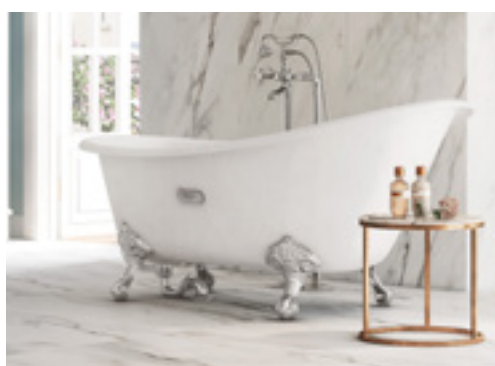

Cast iron

Reclaiming the classic robustness of cast iron, these baths not only look and feel elegant but are extremely durable and strong. Their incredible thermal and acoustic insulation properties allow them to maintain the temperature for longer, letting you stay in the bath for as long as you wish!