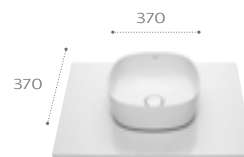

The Gap on countertop compatible basins

Inspira Round

327523..0 ø370mm OTH

Inspira Round

327520..0 500 x 370mm OTH

Inspira Soft

327502..0 370 x 370mm OTH

Inspira Soft