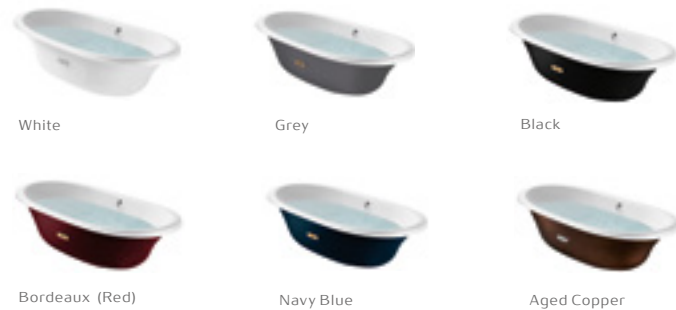

Due to manufacturing processes all dimensions are approximate. Dimensions in mm.

Cast Iron / freestanding baths

Carmen - Cast Iron bath

Eliptico - Cast Iron bath

- 234250007 1600 x 800 white exterior OTH
- 234250000 1600 x 800 grey exterior OTH
- 234250002 1600 x 800 black finish OTH
- 234250003 1600 x 800 bordeaux (red) finish OTH
- 234250004 1600 x 800 blue marine OTH
- 234250008 1600 x 800 copper OTH