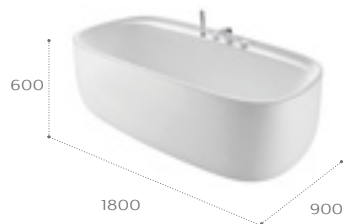

Baths

Freestanding SURFEX® oval bath. Includes press down waste

- 248452000 Without tapholes
- 248453000 With tapholes