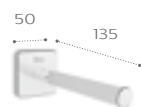

Toilet roll holder without cover