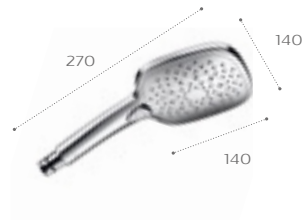

Shower handsets

Plenum

Circular head

- 5B1111C00 3 functions: rain, pulse, aquair - Chrome
- 5B1111CBO 3 functions: rain, pulse, aquair - Chrome & White

Square head 140mm

- 5B1110C00 3 functions: rain, pulse, aquair - Chrome
- 5B1110CBO 3 functions: rain, pulse, aquair - Chrome & White