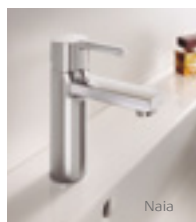

803094000 Smart wall-hung rimless WC pan with integrated cistern, hidden fixations and fixing kit. Soft-close seat included.

Complementary brassware

Please see page 188 for the full range of complementary brassware.