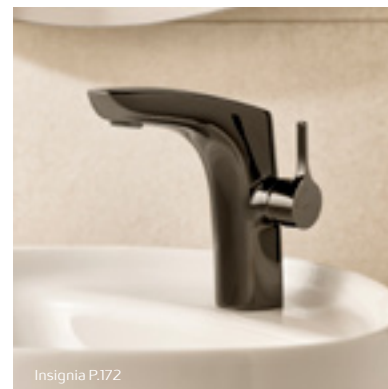

Brassware

Roca taps and showers offer solutions for any space.
Combining the latest in technology for
greater water saving, style and comfort, providing
an all new bathroom.