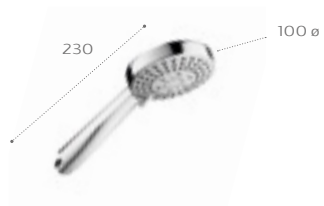

5B1B03C00 3 functions: rain, pulse, aquair - chrome
5B9B03C00 1 function: rain - chrome