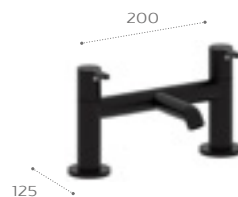

Deck-mounted bath filler

5A1C8ANOR Bath filler

Due to manufacturing processes all dimensions are approximate. Dimensions in mm.
*Please note: Smooth body basin mixers do not come with a waste.