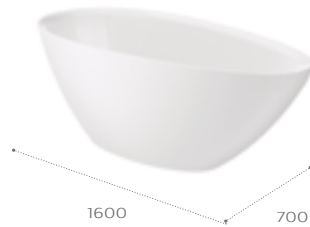

248499000 1500 x 700mm OTH

Maui Square one- piece freestanding bath

248502000 1550 x 700mm OTH

Raina one- piece freestanding bath

248466000 1590 x 790mm OTH

Kauai one- piece freestanding bath

248617000 1600 x 700mm OTH