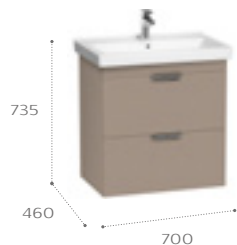

Flush

Dama-N / Furniture

Furniture units

700mm basin and base unit - 2 drawers

327782000 700mm basin ITH
856607... Base unit 648 x 435mm
Required:
WHB100001 Space-saving waste
S28LIS000 EU-UK adaptor
Optional:
816757339 Legs (pair) 145mm