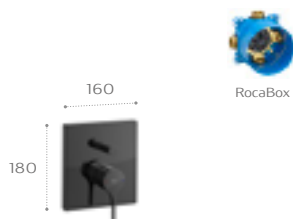

Built-in mixer - 2 outlets

5A0B3A..0 2 outlets
525869403 RocaBox shower valve housing unit (Required)