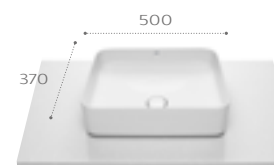

327530..0 500 x 370mm OTH