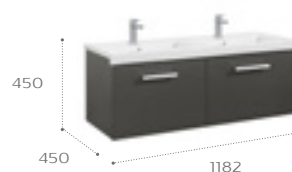

856879... LH Base unit 590 x 450mm
856880... RH Base unit 590 x 450mm
327540000 1200 x 450mm
Double basin, TTH per basin
S28LIS000 Required Adaptor*
816760001 Optional towel rail

1100mm basin and base unit with one drawer