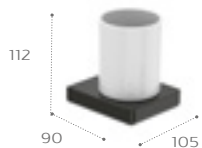

Wall-mounted tumbler holder