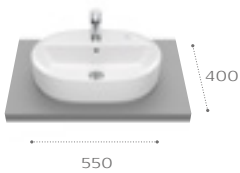

The Gap Round