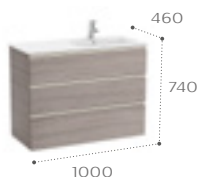

851492... RH basin & base unit pack
1000 x 460mm

Sold individually:

857410... Base unit - 1000 x 460mm
3279A2000 RH basin - 1000 x 460mm 1TH

Required:

WHB100001 UK Space saving waste

1000mm LH basin and base unit with three soft-close drawers