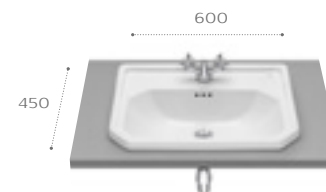

In-countertop basins

- 3270A5000 600 x 450mm, 1TH
- 3270A5003 600 x 450mm, 3TH