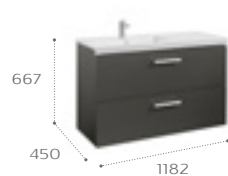

1100mm basin and base unit with two drawers

■ Right ■ Left

- 856884... Base unit 1090 x 450mm
- Compatible basins:
- 327542000 1100 x 450mm LH basin - 1TH
- 327541000 1100 x 450mm RH basin - 1TH
- S28LIS000 Required Adaptor*
- 816760001 Optional towel rail
- 816764339 Optional legs (pair)