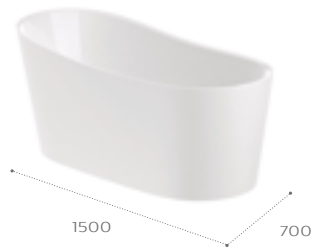

248499000 1500 x 700mm OTH

Maui Square one- piece freestanding bath

248502000 1550 x 700mm OTH

Raina one- piece freestanding bath

248466000 1590 x 790mm OTH

Kauai one- piece freestanding bath

248617000 1600 x 700mm OTH