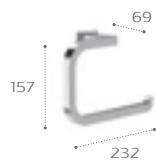

Record

Robe hook

817660001

Robe hooks

817661001

Toilet roll holder with cover

817665001

Toilet roll holder

817666001

Towel rail

817663001

Towel rail

817664001

Towel ring

817662001

817667001