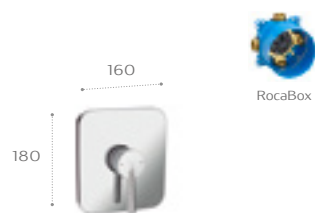

Built-in mixer