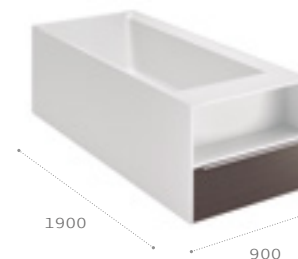

B1107D032000000 Bath with City Oak drawer 2000 x 790mm OTH

Modo rectangular SURFEX® bath with Dark mirrored drawer