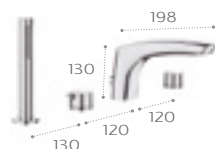

Deck-mounted 4-hole bath-shower mixer

5A093AC00 Shower handset and bath spout included