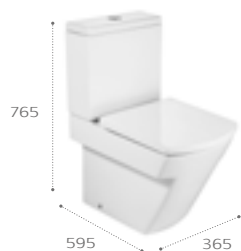

Hall

WC's

Close-coupled WC

O6/3 L
342628000 Moulded back-to-wall pan
34162C000 Close-coupled cistern
801622004 Soft-close seat