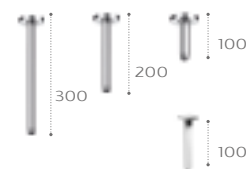

5B0450C00 Ceiling arm 100mm
5B0550C00 Ceiling arm 200mm
5B0650C00 Ceiling arm 300mm
5B1050C00 Square ceiling arm 100mm

Due to manufacturing processes all dimensions are approximate. Dimensions in mm.