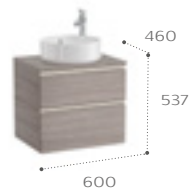

Sold individually:

857399... Base unit - 800 x 460mm 2 drawers

857419... Countertop - 800 x 460mm

Required:

WHB100001 UK Space saving waste

600mm base unit with two soft-close drawers

851500... Base unit and countertop pack - 600 x 460mm