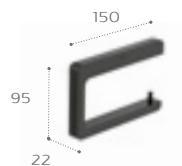

Tempo - Colour finishes

Toilet roll holder with cover

817033...

Wall-mounted toilet brush and holder

817036...

Toilet roll holder without cover

817034...

Floorstanding toilet brush and holder