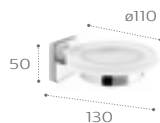

Accessories / Victoria

Victoria

Robe hook

816650001

Wall-mounted soap dish

816683001

Wall-mounted soap dispenser

816677001