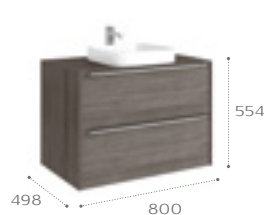

800mm base unit

857001... 800mm base unit
800mm countertops
857019...* To suit soft/round basin
857027...* To suit square basin
816815339 Optional legs (pair)
S28LI5000 Required: EU to UK adaptor