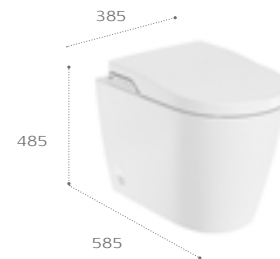

In-Wash® with In-Tank® back-to-wall WC

803095000 Smart back-to-wall rimless WC pan with integrated cistern, hidden fixations and fixing kit.
Soft-close seat included.

Please refer to the Discovery brochure for compatible operating panels or visit www.uk.roca.com.

Please refer to the Discovery brochure for compatible operating panels or visit www.uk.roca.com.