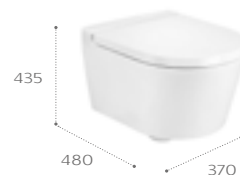

346528..0 Rimless pan
80152C..B Seat and cover

Square