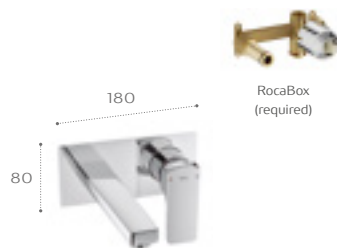

Wall-mounted basin mixer

5A3L20C00 Basin mixer
525220603 RocaBox for wall-mounted basin mixers

Deck-mounted basin mixer