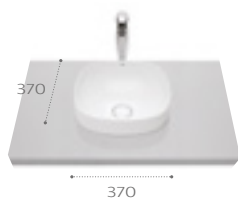

Inspira / Basins

In countertop basins / FINECERAMIC® basin with fixed open waste and ceramic cover ø72mm.

Round

370 ø

32752R..0 ø 370mm OTH

Soft

370

32750R..0 370 x 370mm OTH