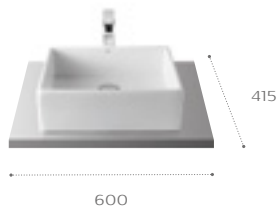

Textured Ash
321

Drawer interior

Textured
linen

Heima / Compatible on countertop basins

Heima compatible basins

Diverta

32711G000 600x440mm 1TH

Sofia